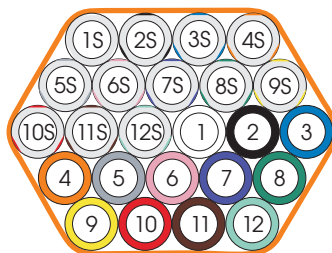

Bundles DuraMulti

number + S = colored stripes
only number = unicolored

| No. | Color | RAL |
|-----|-----------|------|
| 1 | white | 9003 |
| 2 | black | 9017 |
| 3 | blue | 5015 |
| 4 | orange | 2009 |
| 5 | gray | 7045 |
| 6 | pink | 3015 |
| 7 | violet | 4005 |
| 8 | green | 5021 |
| 9 | yellow | 1016 |
| 10 | red | 3020 |
| 11 | brown | 8011 |
| 12 | turquoise | 6027 |

2x

3x

4x

5x

6x

7x

10x

12x

14x

19x

24x

24+1x