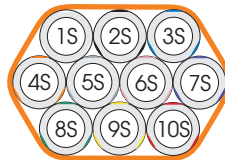

Bundles DuraMulti

number + S = colored stripes
only number = unicolored

| No. | Color | RAL |
|-----|-----------|------|
| 1 | white | 9003 |
| 2 | black | 9017 |
| 3 | blue | 5015 |
| 4 | orange | 2009 |
| 5 | gray | 7045 |
| 6 | pink | 3015 |
| 7 | violet | 4005 |
| 8 | green | 5021 |
| 9 | yellow | 1016 |
| 10 | red | 3020 |
| 11 | brown | 8011 |
| 12 | turquoise | 6027 |

2x

3x

4x

5x

6x

7x

10x

12x

14x

19x

24x

24+1x