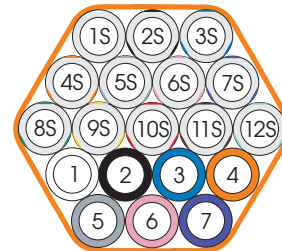

Bundles DuraMulti

number + S = colored stripes
only number = unicolored

| No. | Color | RAL |
|-----|-----------|------|
| 1 | white | 9003 |
| 2 | black | 9017 |
| 3 | blue | 5015 |
| 4 | orange | 2009 |
| 5 | gray | 7045 |
| 6 | pink | 3015 |
| 7 | violet | 4005 |
| 8 | green | 5021 |
| 9 | yellow | 1016 |
| 10 | red | 3020 |
| 11 | brown | 8011 |
| 12 | turquoise | 6027 |

2x

3x

4x

5x

6x

7x

10x

12x

14x

19x

24x

24+1x