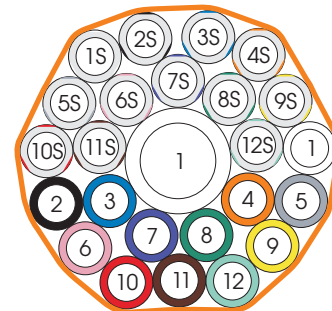

Bundles DuraMulti

number + S = colored stripes
only number = unicolored

| No. | Color | RAL |
|-----|-----------|------|
| 1 | white | 9003 |
| 2 | black | 9017 |
| 3 | blue | 5015 |
| 4 | orange | 2009 |
| 5 | gray | 7045 |
| 6 | pink | 3015 |
| 7 | violet | 4005 |
| 8 | green | 5021 |
| 9 | yellow | 1016 |
| 10 | red | 3020 |
| 11 | brown | 8011 |
| 12 | turquoise | 6027 |

2x

3x

4x

5x

6x

7x

10x

12x

14x

19x

24x

24+1x