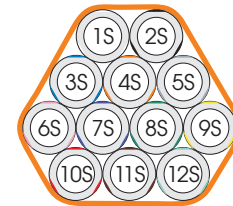

Bundles DuraMulti

number + S = colored stripes
only number = unicolored

| No. | Color | RAL |
|-----|-----------|------|
| 1 | white | 9003 |
| 2 | black | 9017 |
| 3 | blue | 5015 |
| 4 | orange | 2009 |
| 5 | gray | 7045 |
| 6 | pink | 3015 |
| 7 | violet | 4005 |
| 8 | green | 5021 |
| 9 | yellow | 1016 |
| 10 | red | 3020 |
| 11 | brown | 8011 |
| 12 | turquoise | 6027 |

2x

3x

4x

5x

6x

7x

10x

12x

14x

19x

24x

24+1x