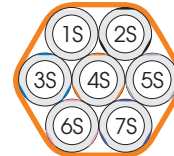

Bundles DuraMulti

number + S = colored stripes
only number = unicolored

| No. | Color | RAL |
|-----|-----------|------|
| 1 | white | 9003 |
| 2 | black | 9017 |
| 3 | blue | 5015 |
| 4 | orange | 2009 |
| 5 | gray | 7045 |
| 6 | pink | 3015 |
| 7 | violet | 4005 |
| 8 | green | 5021 |
| 9 | yellow | 1016 |
| 10 | red | 3020 |
| 11 | brown | 8011 |
| 12 | turquoise | 6027 |

2x

3x

4x

5x

6x

7x

10x

12x

14x

19x

24x

24+1x