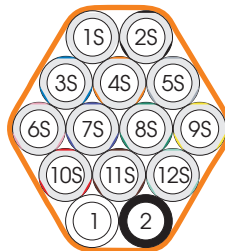

Bundles DuraMulti

number + S = colored stripes
only number = unicolored

| No. | Color | RAL |
|-----|-----------|------|
| 1 | white | 9003 |
| 2 | black | 9017 |
| 3 | blue | 5015 |
| 4 | orange | 2009 |
| 5 | gray | 7045 |
| 6 | pink | 3015 |
| 7 | violet | 4005 |
| 8 | green | 5021 |
| 9 | yellow | 1016 |
| 10 | red | 3020 |
| 11 | brown | 8011 |
| 12 | turquoise | 6027 |

2x

3x

4x

5x

6x

7x

10x

12x

14x

19x

24x

24+1x